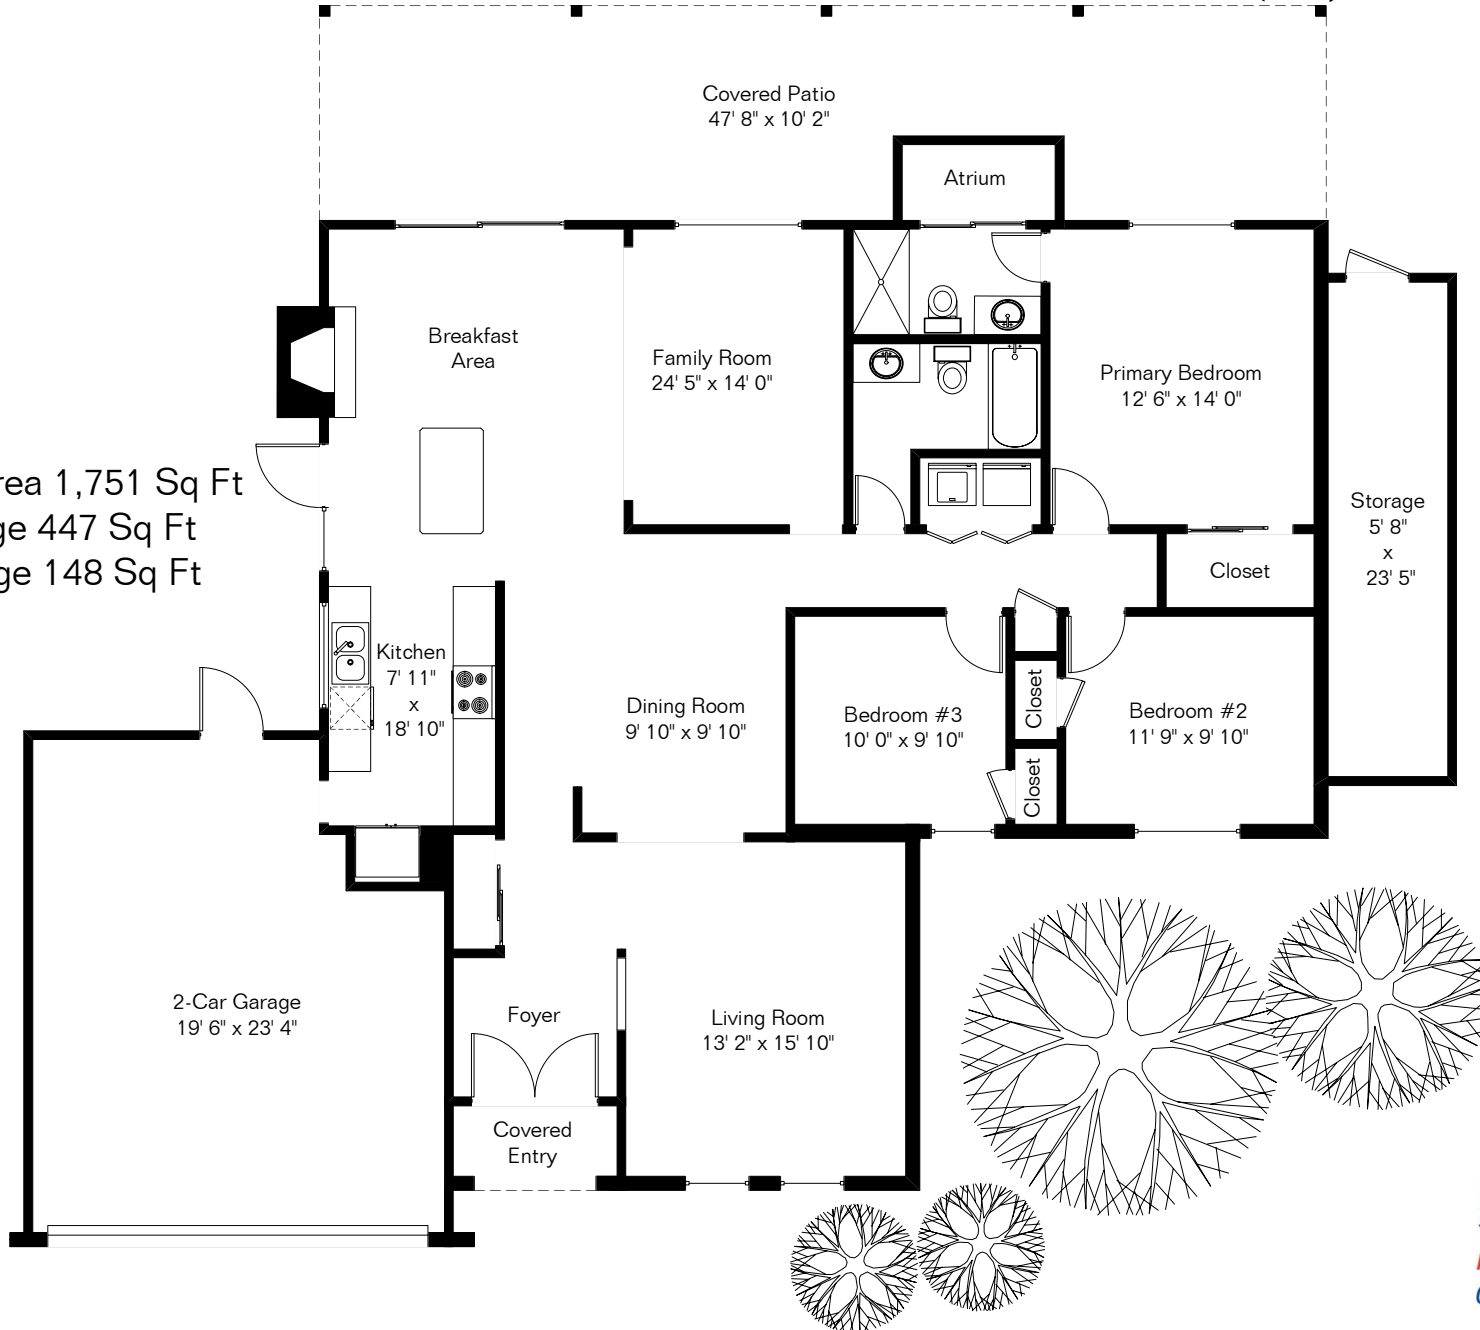

The square footages and room size information are deemed to be reliable but are not guaranteed and should be independently verified. This drawing is for marketing purposes only.

694 N Colette Circle

Presented by Pam Treece

Spa Area
Long Realty Company
(520) 275-2664

Pool Area

Living Area 1,751 Sq Ft
Garage 447 Sq Ft
Storage 148 Sq Ft

Site Visit June 2022
0 ft. 6 ft. 10 ft. 20 ft.
Copyright 2022 Floor Plans First! LLC
All Rights Reserved.